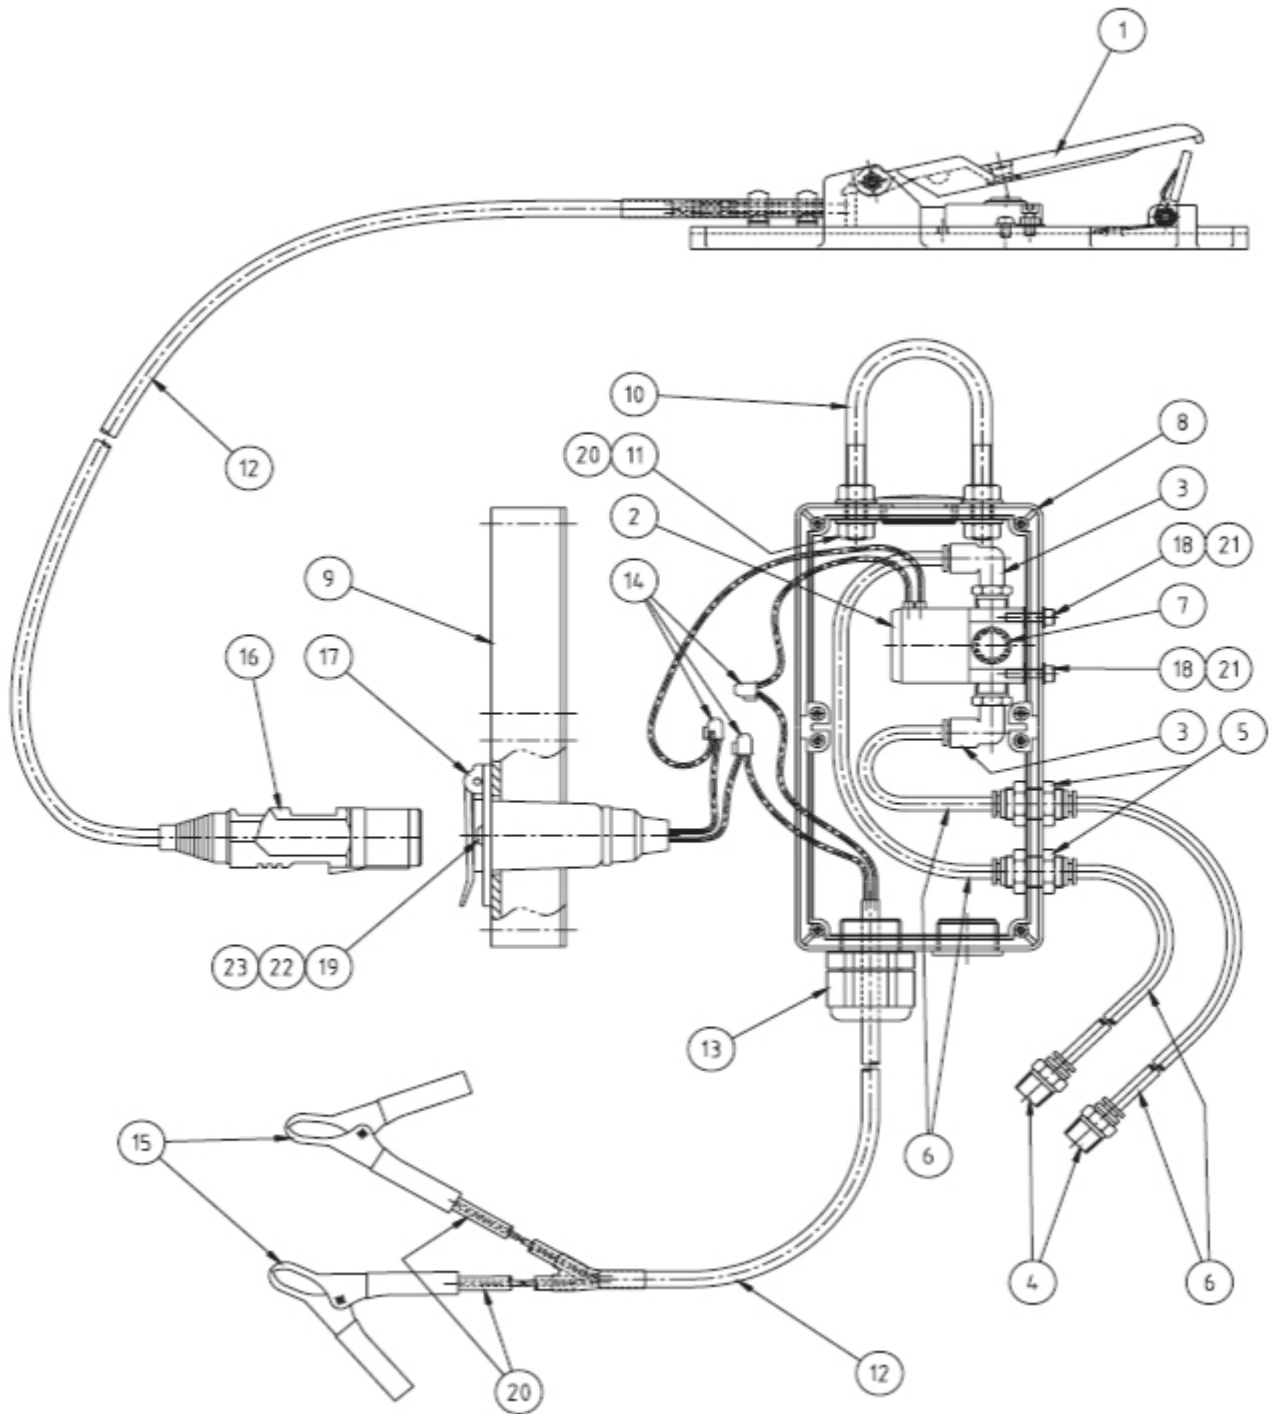

Section 3. Part List

Tel: +4 0722 279 481
+4 0725 984 004

Email: comercialgritsablare@gmail.com
Web: www.gritsablare.ro

Sustainable Solutions for Blasting & Cleaning

Dedicated Line for Professional Blasting Equipment

Item	Product Code	Description	Quantity
1	BAC-RC-PB-0104	AirFlo Electrical Control Handle	1
2	BAC-RC-PB-0037	3/2 Solenoid Valve – 1/4" BSP	1
3	YAC-AF-PB-0065	Tube Connector Elbow	2
4	YAC-AF-PB-0063	Tube Connector Male	2
5	YAC-AF-PB-0100	Tube Connector Bulk Head Union	2
6	YAC-AF-PB-0066	Tube Nylon 6 mm	1
7	YAC-AF-PB-0101	Silencer	1
8	YAC-RC-PB-0038	Enclosure	1
9	YAC-RC-PB-0039	Enclosure Lid	1
10	YAC-RC-PB-0040	U-Bolt	1
11	YAC-FN-PB-0094	Nut 5/16" BSW	2
12	BACRC-PB-0042	Control Cable	20/40 m
13	YAC-RC-PB-0046	Cable Gland	1
14	YAC-RC-PB-0041	Cable Connector	3
15	YAC-RC-PB-0043	Battery Cable Clamps	1
16	BAC-RC-PB-0044	Plug	1
17	YAC-RC-PB-0045	Socket	1
18	YAC-FN-PB-0127	Socket Head Cap Screw M4	2
19	YAC-FN-PB-0025	Button Head Socket Screw M5	2
20	YAC-FN-PB-0022	Flat Washer 8 mm	2
21	YAC-FN-PB-0122	Flat Washer 4 mm	2
22	YAC-FN-PB-0026	Nut M5	2
23	YAC-FN-PB-0038	Flat Washer 5 mm	2