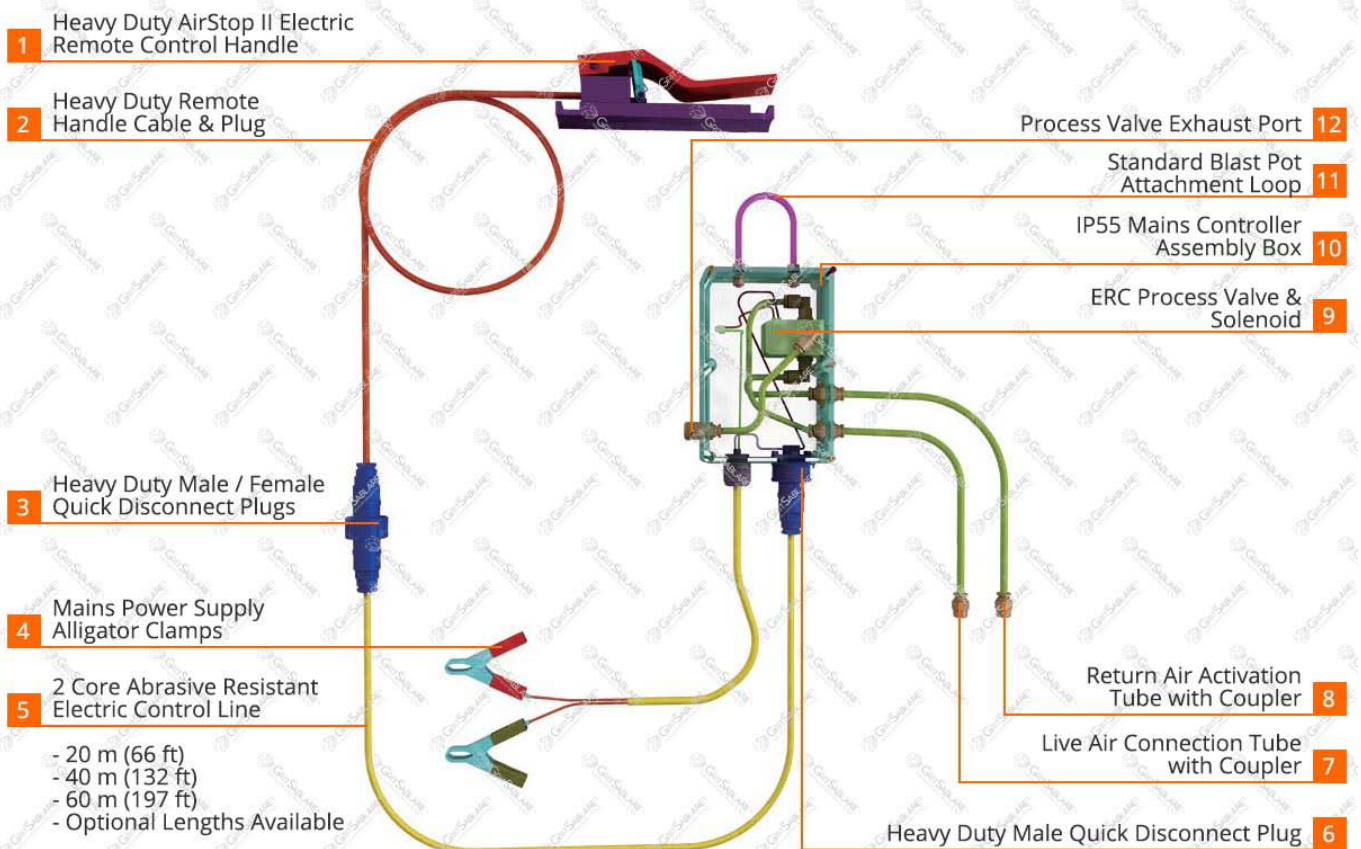

Section 2. Component Highlights